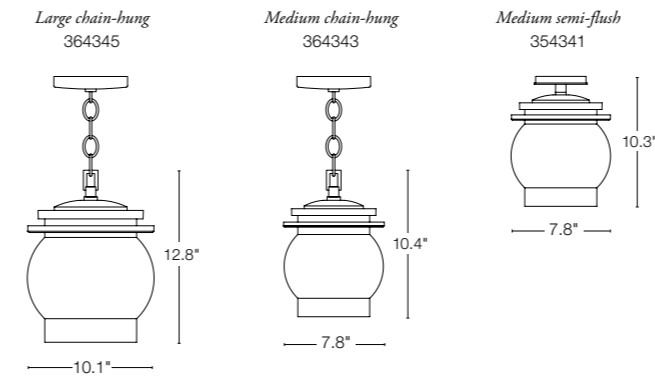

HENRY DARK SKY FRIENDLY SMALL
aluminum outdoor sconce • 302711
10.5" h x 9.2" w x 10.4" d • Par20 wet location, 50W max
SHOWN: COASTAL BLACK FINISH

DARK SKY FRIENDLY DESIGNS

STRATUM DARK SKY FRIENDLY LARGE
aluminum outdoor sconce • 302632
21.8" h x 9.5" w x 3.7" d • ADA • dedicated LED lighting
SHOWN: COASTAL BLACK FINISH WITH COASTAL GOLD ACCENT

STRATUM DARK SKY FRIENDLY SMALL
aluminum outdoor sconce • 302630
7.4" h x 9.5" w x 3.7" d • ADA • dedicated LED lighting
SHOWN: COASTAL BLACK FINISH WITH COASTAL BURNISHED STEEL ACCENT

DARK SKY FRIENDLY DESIGNS

BAY

BAY CEILING-HUNG DESIGNS AVAILABLE

BAY MEDIUM
aluminum outdoor pendant • 364343
10.4" h x 7.8" dia • A19, 100W max
SHOWN: COASTAL BLACK FINISH / CLEAR WITH FROST GLASS

BANDED SCONCE SIZES AVAILABLE

BANDED MEDIUM
aluminum outdoor sconce • 305897
15.8" h x 7" w x 5.2" d • B, 60W max
SHOWN: COASTAL GOLD FINISH / SEEDED CLEAR OVER FROSTED GLASS

BANDED WITH TOP PLATE SCONCE SIZES AVAILABLE

BANDED LARGE WITH TOP PLATE LARGE
aluminum outdoor sconce • 305998
20.3" h x 9.4" w x 8" d • B, 60W max
SHOWN: COASTAL DARK SMOKE FINISH / SEEDED CLEAR OVER FROSTED GLASS