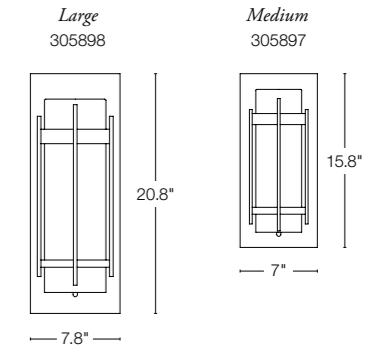

BAY

BAY CEILING-HUNG DESIGNS AVAILABLE

BAY MEDIUM
aluminum outdoor pendant • 364343
10.4" h x 7.8" dia • A19, 100W max
SHOWN: COASTAL BLACK FINISH / CLEAR WITH FROST GLASS

BANDED SCONCE SIZES AVAILABLE

BANDED MEDIUM
aluminum outdoor sconce • 305897
15.8" h x 7" w x 5.2" d • B, 60W max
SHOWN: COASTAL GOLD FINISH / SEEDED CLEAR OVER FROSTED GLASS

HENRY DARK SKY FRIENDLY SMALL
aluminum outdoor sconce • 302711
10.5" h x 9.2" w x 10.4" d • Par20 wet location, 50W max
SHOWN: COASTAL BLACK FINISH

BAY SCONCE SIZES AVAILABLE

BAY MEDIUM
aluminum outdoor sconce • 304342
10.3" h x 7.8" w x 9" d • A19, 100W max
SHOWN: COASTAL BURNISHED STEEL FINISH / CLEAR GLASS

BANDED WITH TOP PLATE SCONCE SIZES AVAILABLE

BANDED LARGE WITH TOP PLATE LARGE
aluminum outdoor sconce • 305998
20.3" h x 9.4" w x 8" d • B, 60W max
SHOWN: COASTAL DARK SMOKE FINISH / SEEDED CLEAR OVER FROSTED GLASS