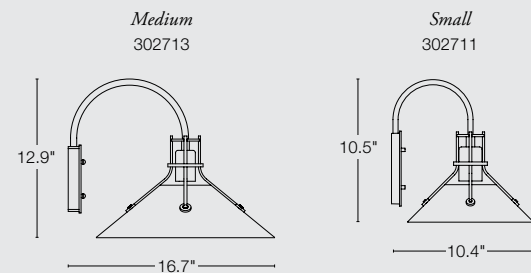

HENRY

HENRY DARK SKY FRIENDLY SCONCE SIZES AVAILABLE

HENRY DARK SKY FRIENDLY SMALL
aluminum outdoor sconce • 302711
10.5" h x 9.2" w x 10.4" d • Par20 wet location, 50W max
SHOWN: COASTAL BLACK FINISH