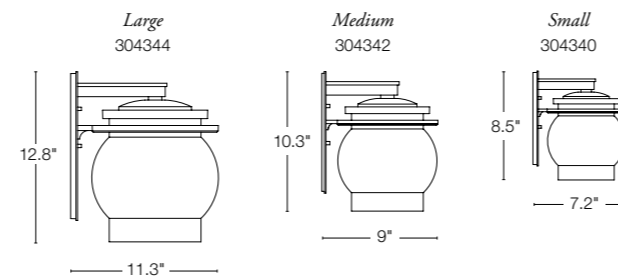

BAY

BAY CEILING-HUNG DESIGNS AVAILABLE

BAY MEDIUM
aluminum outdoor pendant • 364343
10.4" h x 7.8" dia • A19, 100W max
SHOWN: COASTAL BLACK FINISH / CLEAR WITH FROST GLASS

BANDED SCONCE SIZES AVAILABLE

BANDED MEDIUM
aluminum outdoor sconce • 305897
15.8" h x 7" w x 5.2" d • B, 60W max
SHOWN: COASTAL GOLD FINISH / SEEDED CLEAR OVER FROSTED GLASS

BANDED

ERLENMEYER

ERLENMEYER DARK SKY FRIENDLY
aluminum outdoor sconce • 307716
11.3" h x 5" w x 4.7" d • G9 halogen, 40W max, incl
SHOWN: COASTAL BLACK FINISH WITH COASTAL GOLD ACCENT

HENRY

HENRY DARK SKY FRIENDLY SCONCE SIZES AVAILABLE

HENRY DARK SKY FRIENDLY SMALL
aluminum outdoor sconce • 302711
10.5" h x 9.2" w x 10.4" d • Par20 wet location, 50W max
SHOWN: COASTAL BLACK FINISH

BAY SCONCE SIZES AVAILABLE

BAY MEDIUM
aluminum outdoor sconce • 304342
10.3" h x 7.8" w x 9" d • A19, 100W max
SHOWN: COASTAL BURNISHED STEEL FINISH / CLEAR GLASS

BANDED WITH TOP PLATE SCONCE SIZES AVAILABLE

BANDED LARGE WITH TOP PLATE LARGE
aluminum outdoor sconce • 305998
20.3" h x 9.4" w x 8" d • B, 60W max
SHOWN: COASTAL DARK SMOKE FINISH / SEEDED CLEAR OVER FROSTED GLASS