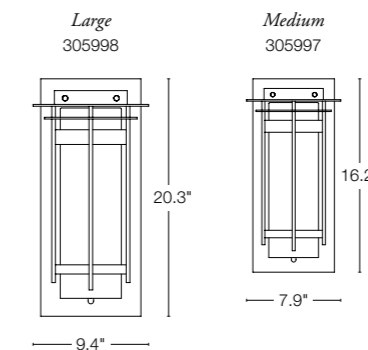

HENRY DARK SKY FRIENDLY SMALL
aluminum outdoor sconce • 302711
10.5" h x 9.2" w x 10.4" d • Par20 wet location, 50W max
SHOWN: COASTAL BLACK FINISH

BAY SCONCE SIZES AVAILABLE

BAY MEDIUM
aluminum outdoor sconce • 304342
10.3" h x 7.8" w x 9" d • A19, 100W max
SHOWN: COASTAL BURNISHED STEEL FINISH / CLEAR GLASS

BANDED WITH TOP PLATE SCONCE SIZES AVAILABLE

BANDED LARGE WITH TOP PLATE LARGE
aluminum outdoor sconce • 305998
20.3" h x 9.4" w x 8" d • B, 60W max
SHOWN: COASTAL DARK SMOKE FINISH / SEEDED CLEAR OVER FROSTED GLASS