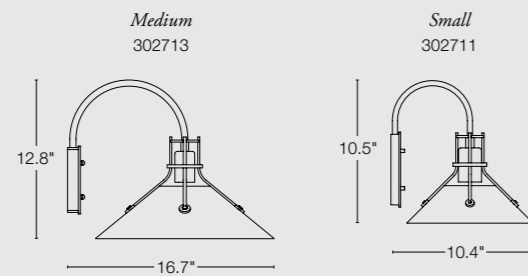

BAY

BAY CEILING-HUNG DESIGNS AVAILABLE

BAY MEDIUM
aluminum outdoor pendant • 364343
10.4" h x 7.8" dia • A19, 100W max
SHOWN: COASTAL BLACK FINISH / CLEAR WITH FROST GLASS

BANDED SCONCE SIZES AVAILABLE

BANDED MEDIUM
aluminum outdoor sconce • 305897
15.8" h x 7" w x 5.2" d • B, 60W max
SHOWN: COASTAL GOLD FINISH / SEEDED CLEAR OVER FROSTED GLASS

BANDED

ERLENMEYER

ERLENMEYER DARK SKY FRIENDLY
aluminum outdoor sconce • 307716
11.3" h x 5" w x 4.7" d • G9 halogen, 40W max, incl
SHOWN: COASTAL BLACK FINISH WITH COASTAL GOLD ACCENT

HENRY

HENRY DARK SKY FRIENDLY SCONCE SIZES AVAILABLE

HENRY DARK SKY FRIENDLY SMALL
aluminum outdoor sconce • 302711
10.5" h x 9.2" w x 10.4" d • Par20 wet location, 50W max
SHOWN: COASTAL BLACK FINISH

BAY SCONCE SIZES AVAILABLE

BAY MEDIUM
aluminum outdoor sconce • 304342
10.3" h x 7.8" w x 9" d • A19, 100W max
SHOWN: COASTAL BURNISHED STEEL FINISH / CLEAR GLASS

BANDED WITH TOP PLATE SCONCE SIZES AVAILABLE

BANDED LARGE WITH TOP PLATE LARGE
aluminum outdoor sconce • 305998
20.3" h x 9.4" w x 8" d • B, 60W max
SHOWN: COASTAL DARK SMOKE FINISH / SEEDED CLEAR OVER FROSTED GLASS